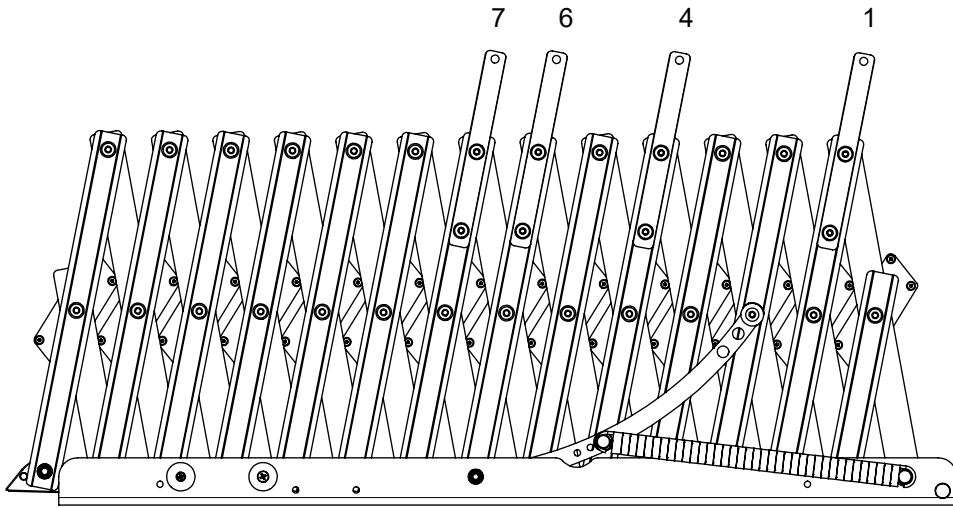

VARIO 3-part Telescopic handrail

x 1
K2-17353

1

2