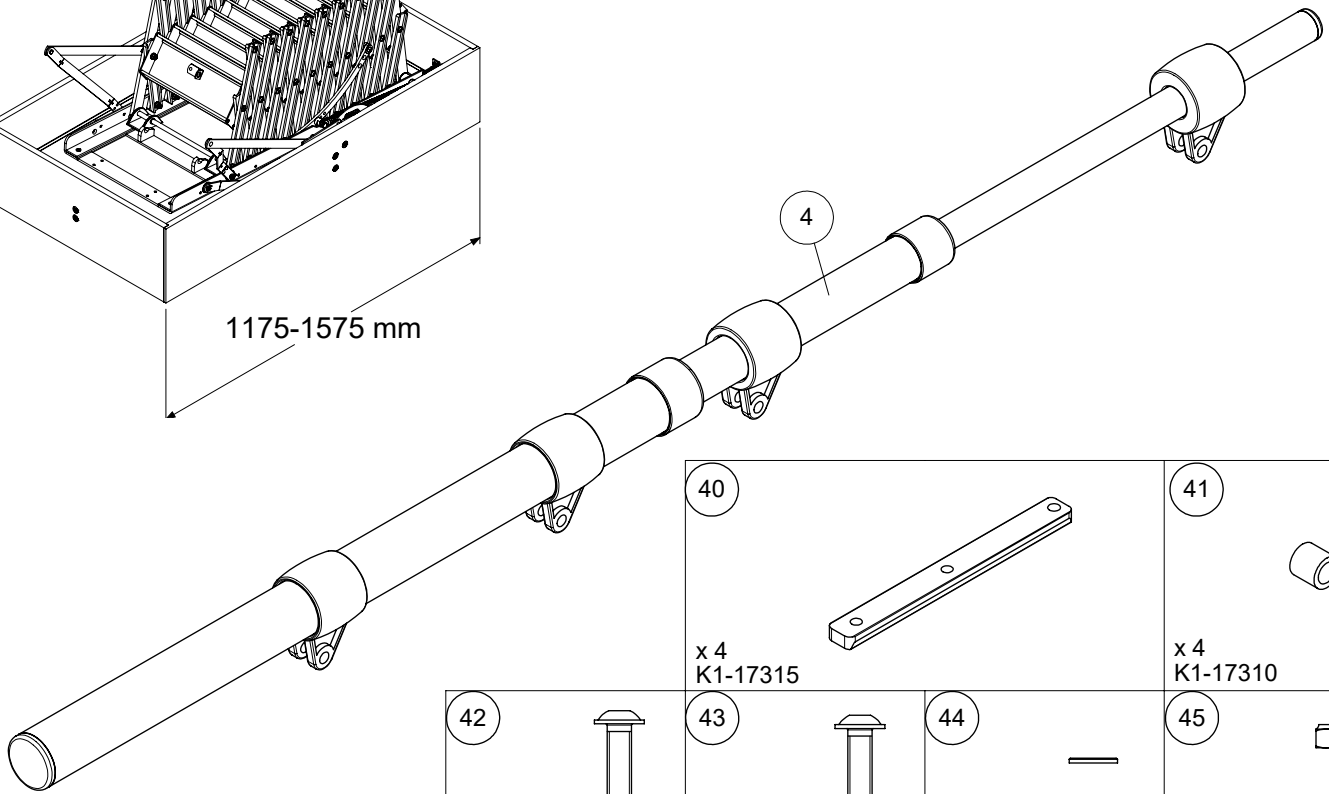

VARIO 3-part Telescopic handrail

x 1
K2-17353

1

2