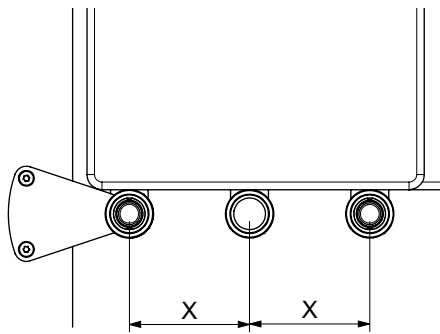

52

K3-06130
Ø6 x 30 TX30

CLASSIC III / IIIII						
	11	12	13	14	15	
x	I	24/48	24/48	26/52	28/56	30/60
	L	24/48	24/48	24/48	24/48	26/52
	U	24/48	24/48	24/48	24/48	24/48

55

K3-05056
M6 x 5

CLASSIC III / IIIII						
	11	12	13	14	15	
x	I	24/48	24/48	26/52	28/56	30/60
	L	24/48	24/48	24/48	24/48	26/52
	U	24/48	24/48	24/48	24/48	24/48

 Tools not included!
Werkzeuge nicht enthalten!
Gereedschap niet inbegrepen!
Outils non inclus!
Værktøj ikke inkluderet!

Ø 3mm
Ø 4mm

3mm

PZ2
TX30

1

CLASSIC III

CLASSIC III

2