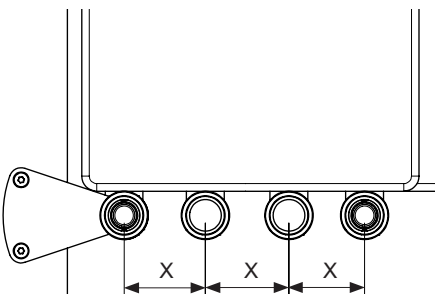

52

K3-06130
Ø6 x 30 TX30

CLASSIC III / IIIII						
	11	12	13	14	15	
x	I	24/48	24/48	26/52	28/56	30/60
	L	24/48	24/48	24/48	24/48	26/52
	U	24/48	24/48	24/48	24/48	24/48

55

K3-05056
M6 x 5

CLASSIC III / IIIII						
	11	12	13	14	15	
x	I	24/48	24/48	26/52	28/56	30/60
	L	24/48	24/48	24/48	24/48	26/52
	U	24/48	24/48	24/48	24/48	24/48

 Tools not included!
Werkzeuge nicht enthalten!
Gereedschap niet inbegrepen!
Outils non inclus!
Værktøj ikke inkluderet!

Ø 3mm
Ø 4mm

3mm

PZ2
TX30

1

CLASSIC III

CLASSIC III

2