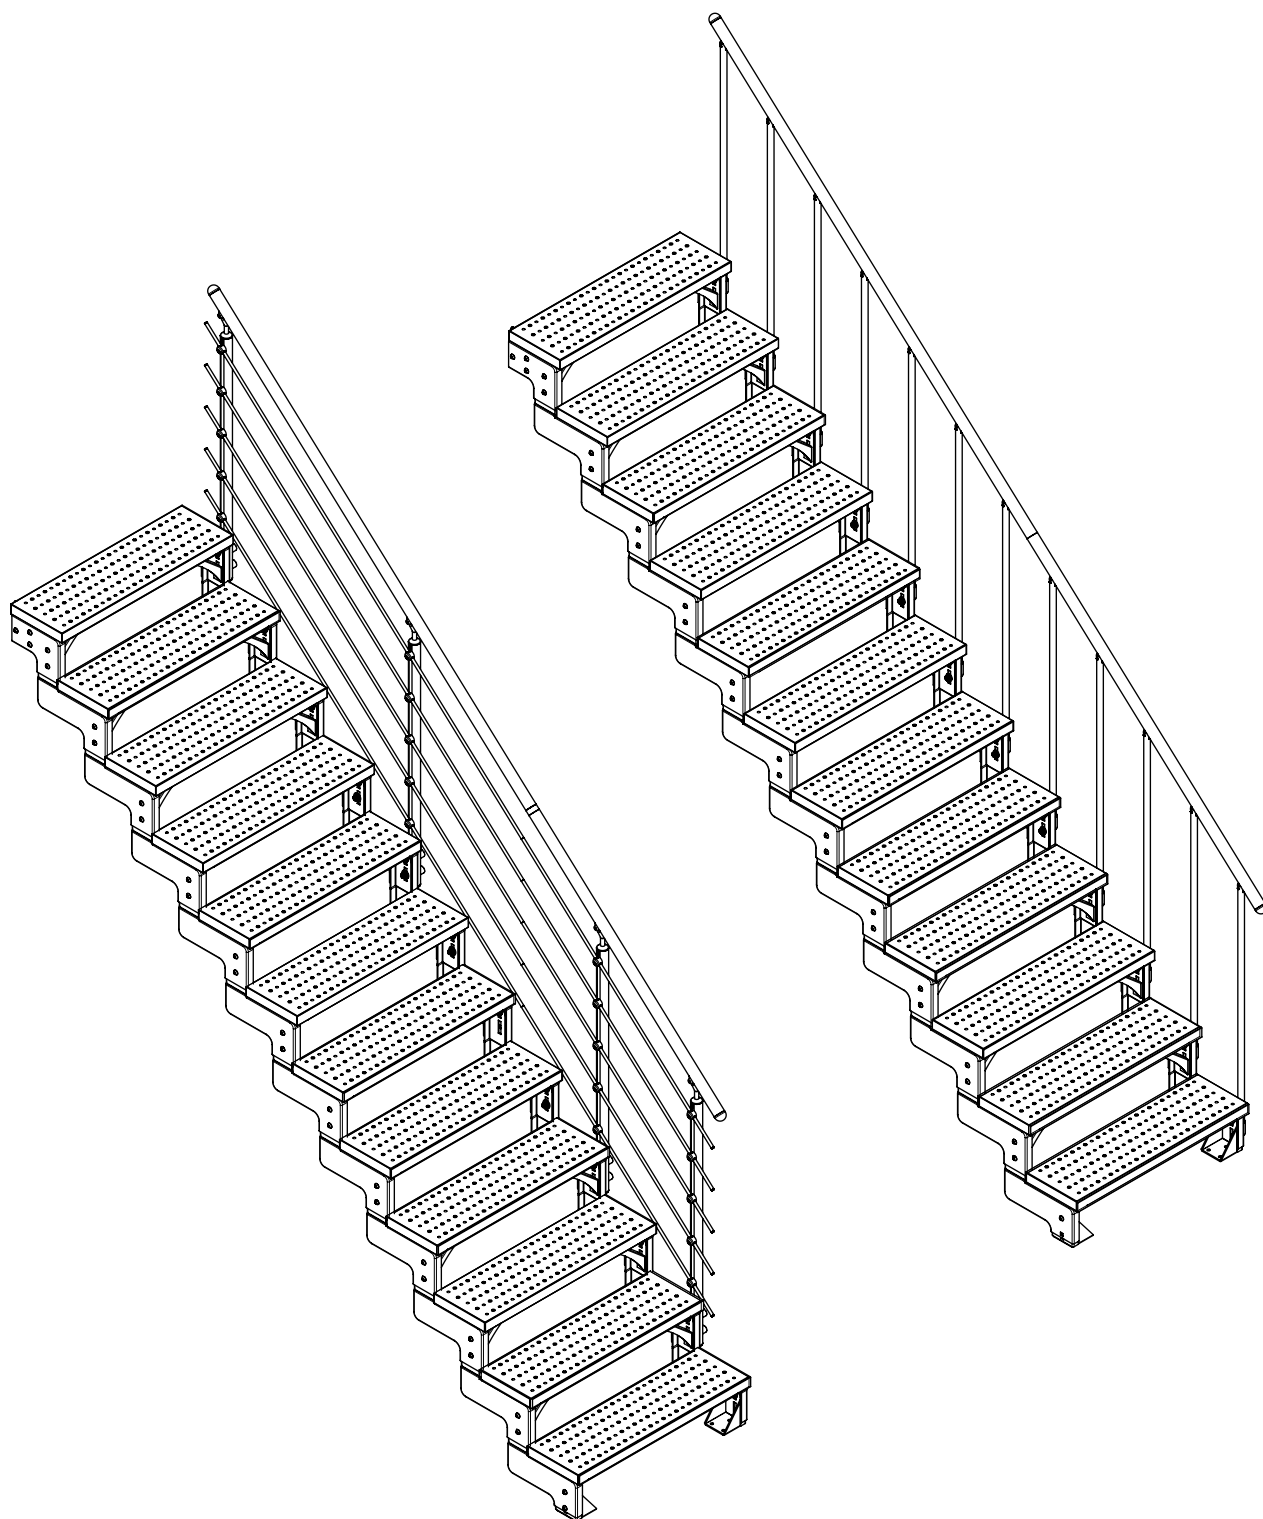

GARDENTOP

Metall gelocht

Montageanleitung
Installation instruction